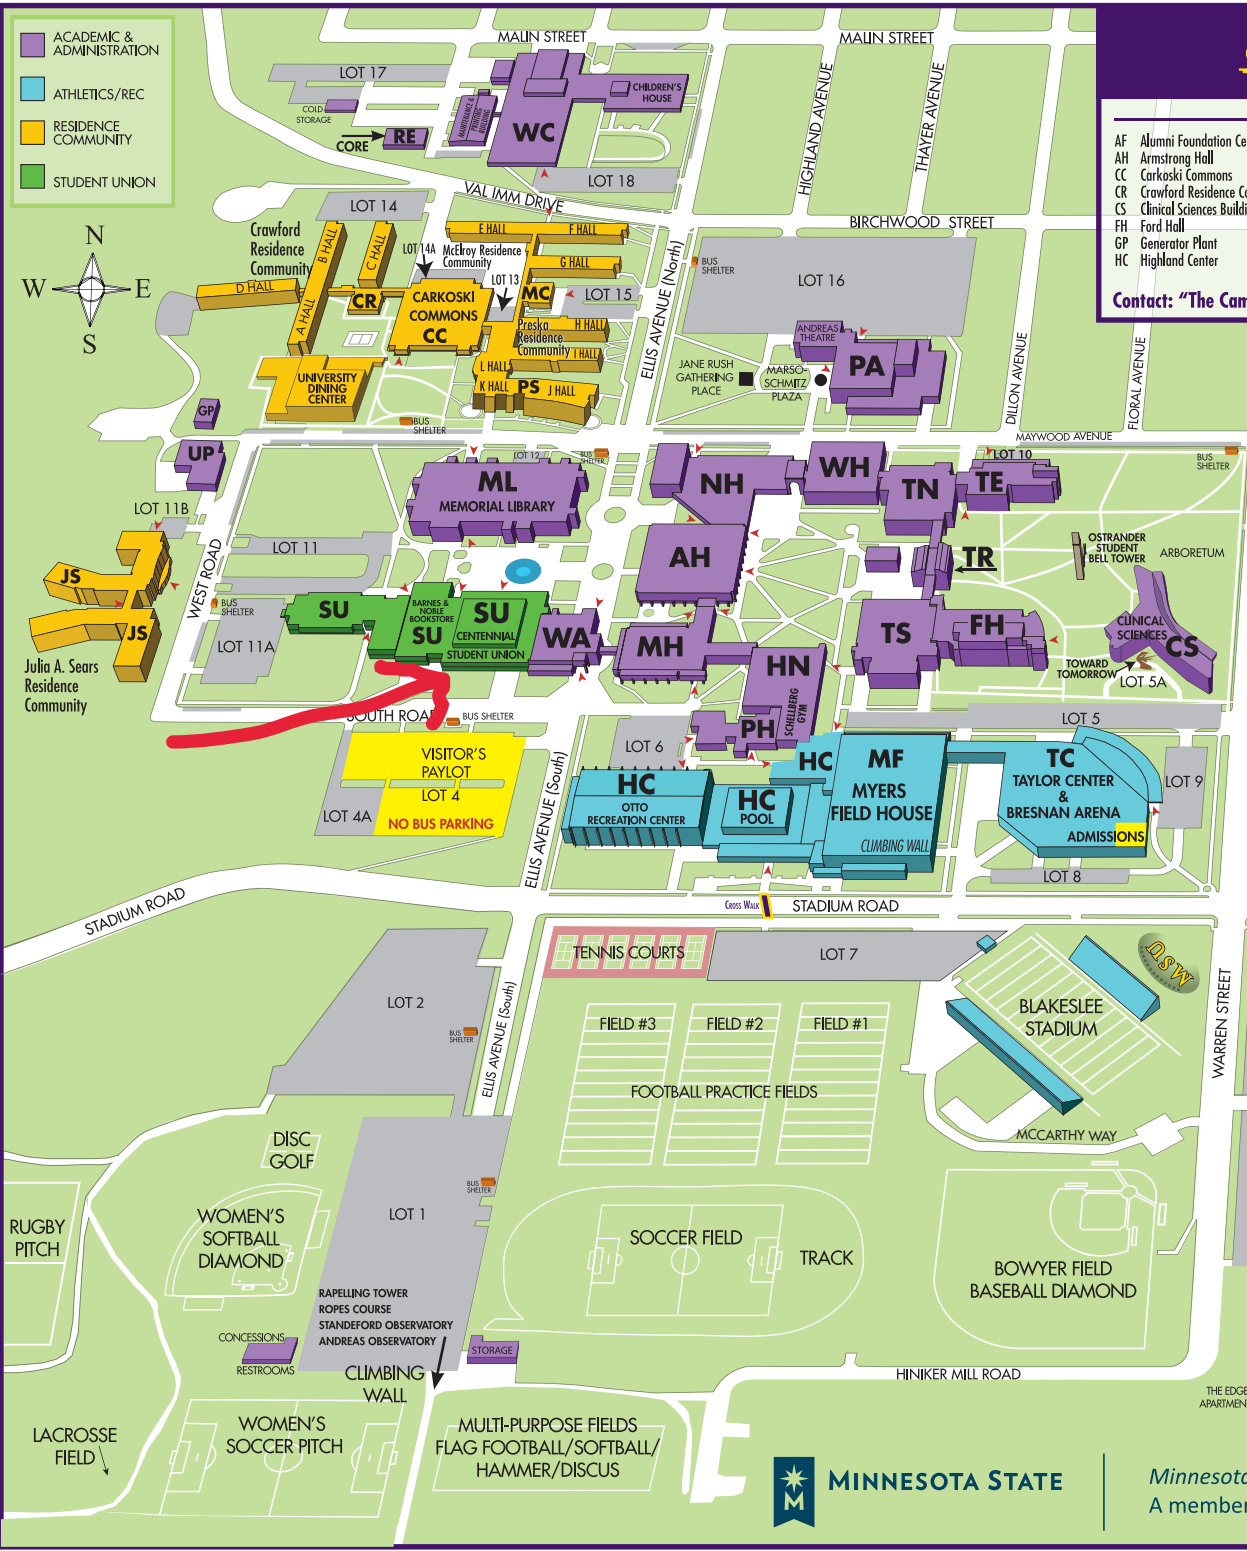

BUILDING KEY

AF	Alumni Foundation Center	HN	Highland Center N	PH	Pennington Hall	TR	Trafton Science Center
AH	Armstrong Hall	JS	Julia A. Sears Residence Community	PS	Margaret R. Preska Residence Community	TS	Trafton Science Center S
CC	Carkoski Commons	MC	McElroy Residence Community	RE	Center of Renewal Energy (CORE)	UP	Utility Plant
CR	Crawford Residence Community	MF	Myers Field House	SD	Maverick All-Sports Dome & Scheel's Field	WC	Wrecking Center
CS	Clinical Sciences Building	ML	Memorial Library	SU	Centennial Student Union	WA	Wigley Administration Center
FH	Ford Hall	MH	Morris Hall	SH	Stadium Heights Residence Community	WH	Wissink Hall
GP	Generator Plant	NH	Nelson Hall	TC	Taylor Center		
HC	Highland Center	PA	Earley Center for Performing Arts	TE	Trafton Science Center E		
				TN	Trafton Science Center N		

Contact: "The Campus Hub" 507-389-1866 (V), 800-722-0544 (V) or 800-627-3529 or 711 (MRS/TTY) www.mnsu.edu